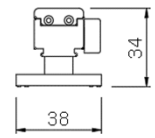

INDIRECT LIGHT

NBI3834-1.6

IMAGE

DETAIL

Side View

LAMP & DRIVER

LED HOUSING	'Anodized Aluminum Body
COVER	PC
REFLECTOR	Milky Duffser / Beam Angle $\angle 110^\circ$
LED TYPE	LED PCB (B2社)
POWER	16W/M
LUMINOUS FLUX	2,000lm
COLOR RENDERRING INDEX	CRI 80
COLOR TEMPERATURE	3,000K
DRIVER	전용 LED 드라이버 사용 (OSRAM社)
COLOR	-