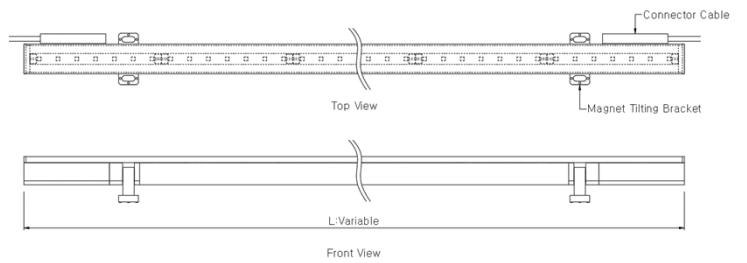

INDIRECT LIGHT

NBI3834-1.6

IMAGE

DETAIL

Side View

LAMP & DRIVER

LED HOUSING	'Anodized Aluminum Body
COVER	PC
REFLECTOR	Milky Duffser / Beam Angle $\angle 110^\circ$
LED TYPE	LED PCB (B2社)
POWER	16W/M
LUMINOUS FLUX	2,000lm
COLOR RENDERRING INDEX	CRI 80
COLOR TEMPERATURE	3,000K
DRIVER	전용 LED 드라이버 사용 (OSRAM社)
COLOR	-