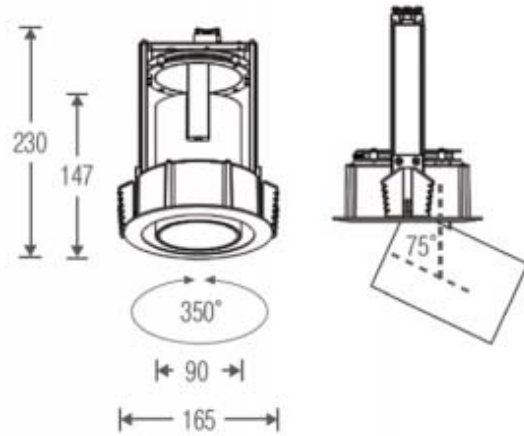

# DOWN LIGHT

NCD1623-3.0S

IMAGE

DETAIL

LAMP & DRIVER

LED HOUSING	AL-Die casting
MOUNTING RING	Aluminum
REFLECTOR	PC / Beam Angle $\angle 23^\circ \angle 38^\circ$
LED TYPE	LED COB (CITIZEN社)
POWER	30W
LUMINOUS FLUX	2,800lm
COLOR RENDERRING INDEX	CRI 90
COLOR TEMPERATURE	3,000K
DRIVER	전용 LED 드라이버 사용 (OSRAM社)
COLOR	White