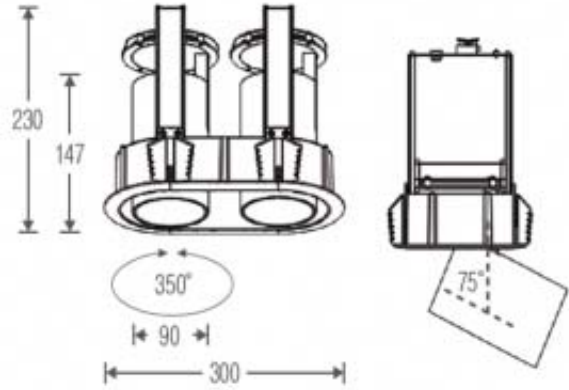

DOWN LIGHT

NCD21623-3.0S

IMAGE

DETAIL

LAMP & DRIVER

LED HOUSING	AL-Die casting
MOUNTING RING	Aluminum
REFLECTOR	PC / Beam Angle $\angle 23^\circ \angle 38^\circ$
LED TYPE	LED COB (CITIZEN社)
POWER	30W*2
LUMINOUS FLUX	2,800lm*2
COLOR RENDERRING INDEX	CRI 90
COLOR TEMPERATURE	3,000K
DRIVER	전용 LED 드라이버 사용 (OSRAM社)
COLOR	White