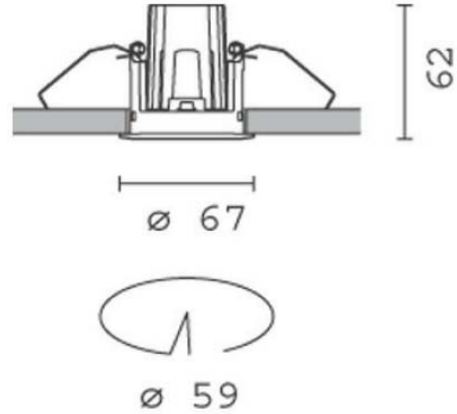

DOWN LIGHT

NED6762-7.3

IMAGE

DETAIL

DRIVER

1-10V dimmable electronic
power supply - 14,5W

LED HOUSING	AL. Die-Casting
IP	65
REFLECTOR	Aluminum / Beam Angle $\angle 40^\circ$
LED TYPE	LED COB (IGUZZINI社)
POWER	7.3W / M
LUMINOUS FLUX	700lm / M
COLOR RENDERRING INDEX	CRI 90
COLOR TEMPERATURE	2,700K
DRIVER	1-10V Dimming 전용 LED SMPS 사용
COLOR	White