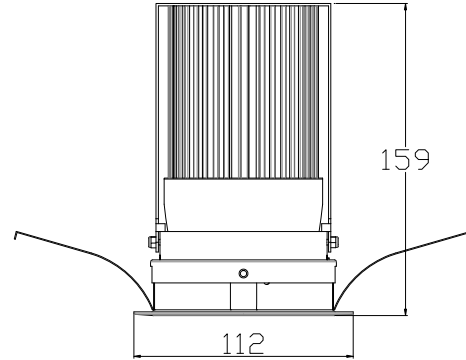

# DOWN LIGHT

NFD1115-2.8

IMAGE

DETAIL

LAMP & DRIVER

LED HOUSING	AL-Die casting / Steel
MOUNTING RING	Aluminum
REFLECTOR	PMMA Lens / Beam Angle $\angle 25^\circ \angle 36^\circ$
LED TYPE	LED COB (CITIZEN社)
POWER	28W
LUMINOUS FLUX	3,150lm
COLOR RENDERRING INDEX	CRI 90
COLOR TEMPERATURE	3,500K
DRIVER	전용 LED 드라이버 사용 (OSRAM社)
COLOR	White