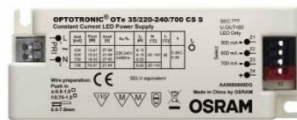

# DOWN LIGHT

NFD1115-2.8

IMAGE

DETAIL

LAMP & DRIVER

LED HOUSING	AL-Die casting / Steel
MOUNTING RING	Aluminum
REFLECTOR	PMMA Lens / Beam Angle $\angle 25^\circ \angle 36^\circ$
LED TYPE	LED COB (CITIZEN社)
POWER	28W
LUMINOUS FLUX	3,150lm
COLOR RENDERRING INDEX	CRI 90
COLOR TEMPERATURE	3,500K
DRIVER	전용 LED 드라이버 사용 (OSRAM社)
COLOR	White