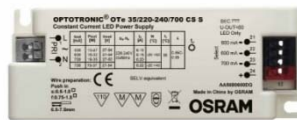

# DOWN LIGHT

NFD1722-2.8S

IMAGE

DETAIL

LAMP & DRIVER

LED HOUSING

AL-Die casting

MOUNTING RING

Aluminum

REFLECTOR

Aluminum, PC / Beam Angle  $\leq 20^\circ$

LED TYPE

LED COB (CITIZEN社)

POWER

28W

LUMINOUS FLUX