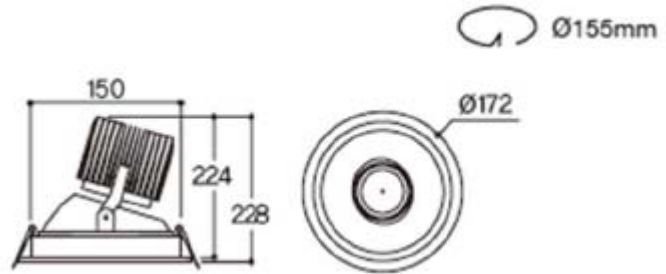

# DOWN LIGHT

NFD1722-2.8S

IMAGE

DETAIL

LAMP & DRIVER

LED HOUSING

AL-Die casting

MOUNTING RING

Aluminum

REFLECTOR

Aluminum, PC / Beam Angle  $\leq 20^\circ$

LED TYPE

LED COB (CITIZEN社)

POWER

28W

LUMINOUS FLUX