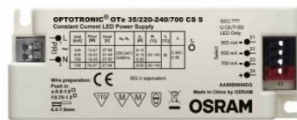

DOWN LIGHT

NFD9311-1.8

IMAGE

DETAIL

LAMP & DRIVER

LED HOUSING	AL-Die casting / Steel
MOUNTING RING	Aluminum
REFLECTOR	AL.Extrusion / Beam Angle $\angle 24^\circ \angle 36^\circ$
LED TYPE	LED COB (CITIZEN社)
POWER	18W
LUMINOUS FLUX	2,250lm
COLOR RENDERRING INDEX	CRI 90
COLOR TEMPERATURE	3,500K
DRIVER	전용 LED 드라이버 사용 (OSRAM社)
COLOR	White