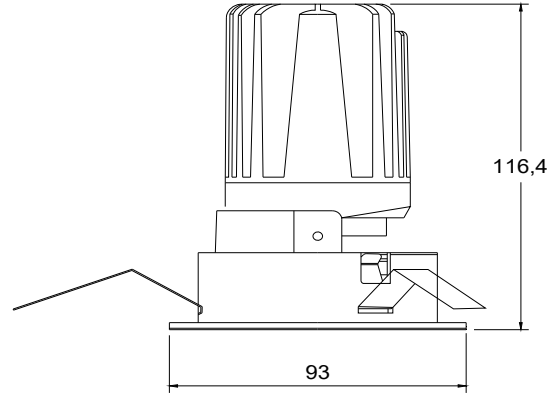

DOWN LIGHT

NFD9311-1.8

IMAGE

DETAIL

LAMP & DRIVER

LED HOUSING	AL-Die casting / Steel
MOUNTING RING	Aluminum
REFLECTOR	AL.Extrusion / Beam Angle $\angle 24^\circ \angle 36^\circ$
LED TYPE	LED COB (CITIZEN社)
POWER	18W
LUMINOUS FLUX	2,250lm
COLOR RENDERRING INDEX	CRI 90
COLOR TEMPERATURE	3,500K
DRIVER	전용 LED 드라이버 사용 (OSRAM社)
COLOR	White