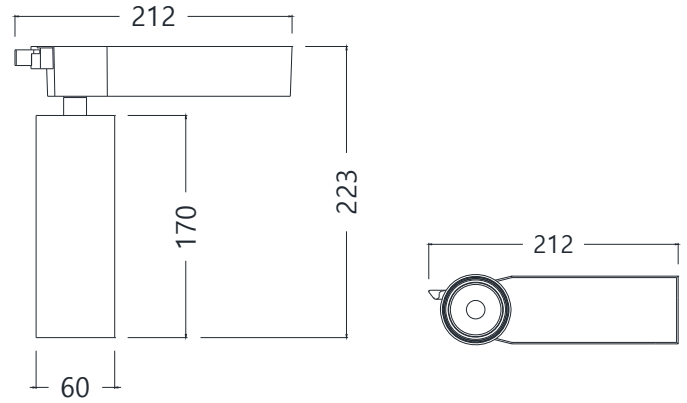

TRACK SPOT

NFT6017-2.8

IMAGE

DETAIL

LAMP & DRIVER

LED HOUSING	AL-Die casting
MOUNTING RING	Aluminum
REFLECTOR	PMMA Lens / Beam Angle $\angle 25^{\circ}$ $\angle 38^{\circ}$
LED TYPE	LED COB (CITIZEN社)
POWER	28W
LUMINOUS FLUX	2,296lm
COLOR RENDERRING INDEX	CRI 90
COLOR TEMPERATURE	2,700K (VIVID NATURAL)
DRIVER	전용 LED 드라이버 사용 (OSRAM社)
COLOR	Black