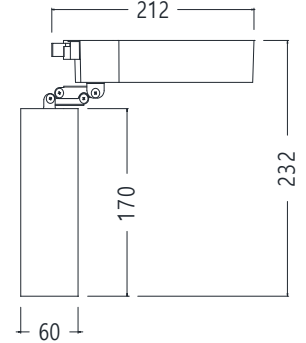

TRACK SPOT

NFT6017-2.8S

IMAGE

DETAIL

LAMP & DRIVER

LED HOUSING	AL-Die casting
MOUNTING RING	Aluminum
REFLECTOR	PMMA Lens / Beam Angle $\angle 15^\circ \angle 38^\circ$
LED TYPE	LED COB (CITIZEN社)
POWER	28W
LUMINOUS FLUX	2,296lm
COLOR RENDERRING INDEX	CRI 90
COLOR TEMPERATURE	2,700K (VIVID NATURAL)
DRIVER	전용 LED 드라이버 사용 (OSRAM社)
COLOR	Black