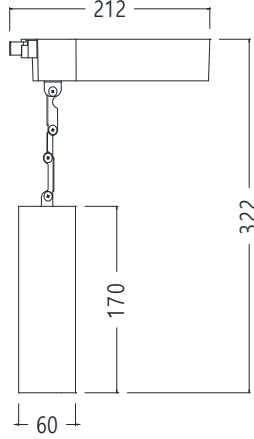

TRACK SPOT

NFT6017-2.8S

IMAGE

DETAIL

LAMP & DRIVER

LED HOUSING	AL-Die casting
MOUNTING RING	Aluminum
REFLECTOR	PMMA Lens / Beam Angle $\angle 15^\circ \angle 38^\circ$
LED TYPE	LED COB (CITIZEN社)
POWER	28W
LUMINOUS FLUX	2,296lm
COLOR RENDERRING INDEX	CRI 90
COLOR TEMPERATURE	2,700K (VIVID NATURAL)
DRIVER	전용 LED 드라이버 사용 (OSRAM社)
COLOR	Black