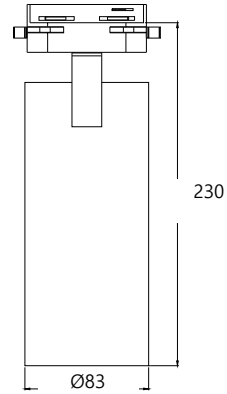

TRACK SPOT

NFT8323-2.8S

IMAGE

DETAIL

LAMP & DRIVER

LED HOUSING	AL-Die casting
MOUNTING RING	Aluminum
REFLECTOR	PMMA Lens / Beam Angle $\angle 15^\circ \angle 40^\circ$
LED TYPE	LED COB (CITIZEN社)
POWER	28W
LUMINOUS FLUX	3,000lm
COLOR RENDERRING INDEX	CRI 90
COLOR TEMPERATURE	3,000K (VIVID NATURAL)
DRIVER	전용 LED 드라이버 사용 (OSRAM社)
COLOR	Black