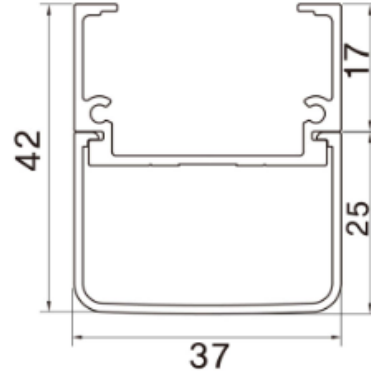

LINEAR LIGHT

NIL3742-2.2

IMAGE

DETAIL

LAMP & DRIVER

LED HOUSING	Aluminum
MOUNTING RING	-
REFLECTOR	PC / Beam Angle ∠확산형°
LED TYPE	LED PCB (LG INNOTEK社)
POWER	22W/M
LUMINOUS FLUX	1,600lm
COLOR RENDERRING INDEX	CRI 80
COLOR TEMPERATURE	3,500K
DRIVER	전용 LED 드라이버 사용 (UNION社)
COLOR	Black