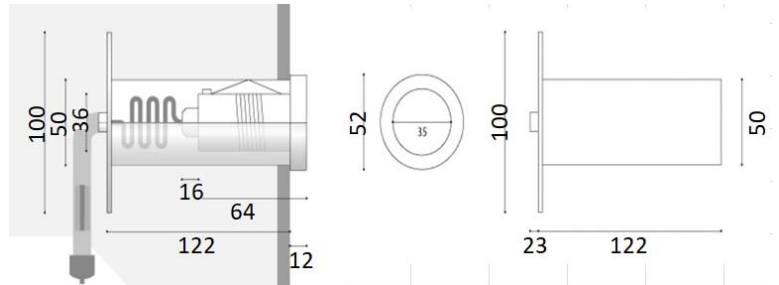

UNDERWATER RECESSED LIGHT

NKU2528-1.0

IMAGE

DETAIL

LED HOUSING Stainless Steel

IP 68

COVER Stainless Steel

LED TYPE H/G QR-CBC35 GU4

POWER 20W

LUMINOUS FLUX 300lm

COLOR RENDERRING INDEX CRI 100

COLOR TEMPERATURE 2,700K

DRIVER 12V AC 전용 드라이버 사용

COLOR -