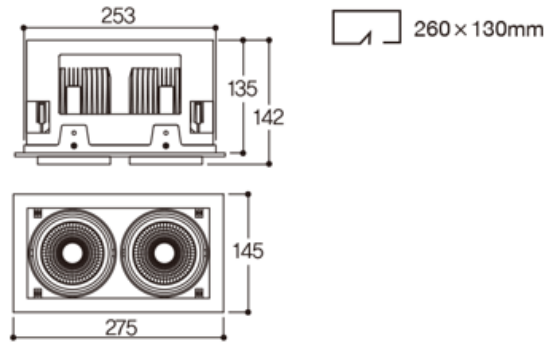

DOWN LIGHT

NL2D2714-3.0

IMAGE

DETAIL

LAMP & DRIVER

LED HOUSING	AL-Die casting
MOUNTING RING	Aluminum
REFLECTOR	Aluminum / Beam Angle $\angle 24^\circ$
LED TYPE	LED COB (CITIZEN社)
POWER	30W*2
LUMINOUS FLUX	3,000lm*2
COLOR RENDERRING INDEX	CRI 90
COLOR TEMPERATURE	3,000K (VIVID NATURAL)
DRIVER	전용 LED 드라이버 사용 (OSRAM社)
COLOR	Black