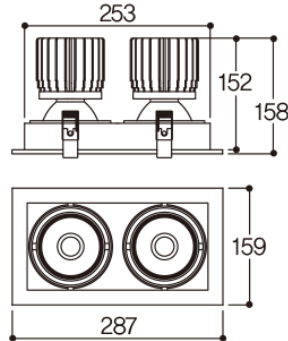

## DETAIL

260×135mm

## LAMP & DRIVER

LED HOUSING	AL-Die casting
MOUNTING RING	Aluminum
REFLECTOR	Aluminum / Beam Angle $\angle 24^\circ$
LED TYPE	LED COB (CITIZEN社)
POWER	30W*2
LUMINOUS FLUX	3,000lm*2
COLOR RENDERRING INDEX	CRI 90
COLOR TEMPERATURE	3,000K (VIVID NATURAL)
DRIVER	전용 LED 드라이버 사용 (OSRAM社)
COLOR	White