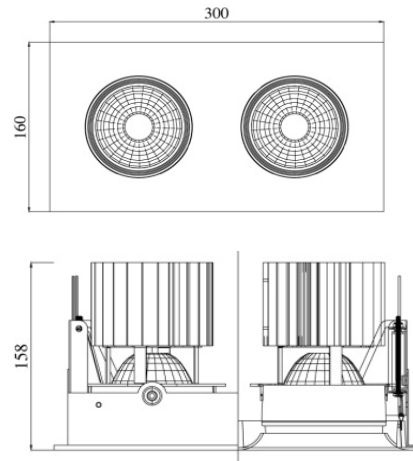

DETAIL

LAMP & DRIVER

LED HOUSING	AL-Die casting
MOUNTING RING	Aluminum
REFLECTOR	Aluminum / Beam Angle $\angle 24^\circ$
LED TYPE	LED COB (CITIZEN社)
POWER	28W*2
LUMINOUS FLUX	2,400lm*2
COLOR RENDERRING INDEX	CRI 90
COLOR TEMPERATURE	4,000K
DRIVER	전용 LED 드라이버 사용 (OSRAM社)
COLOR	White