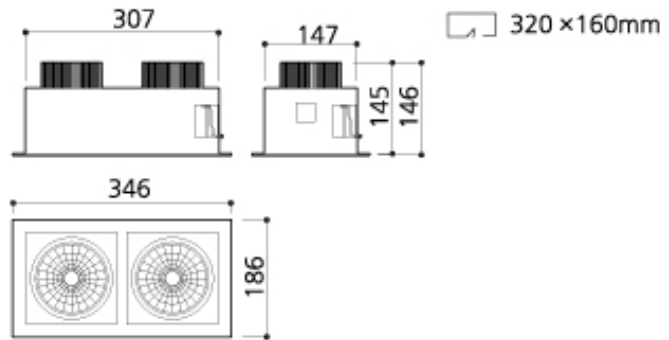

DOWN LIGHT

NL2D3418-2.8

IMAGE

DETAIL

LAMP & DRIVER

LED HOUSING	AL-Die casting
MOUNTING RING	Aluminum
REFLECTOR	Aluminum / Beam Angle $\angle 24^\circ$
LED TYPE	LED COB (CITIZEN社)
POWER	28W*2
LUMINOUS FLUX	3,000lm*2
COLOR RENDERRING INDEX	CRI 90
COLOR TEMPERATURE	4,000K
DRIVER	전용 LED 드라이버 사용 (OSRAM社)
COLOR	White