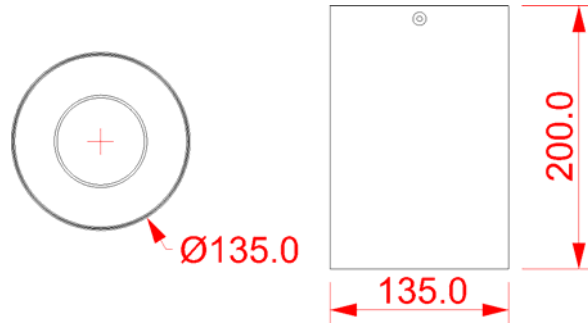

CEILING LIGHT

NLC1320-2.8S

IMAGE

DETAIL

LAMP & DRIVER

LED HOUSING	AL-Die casting / Steel
MOUNTING RING	Aluminum / 흑도금
REFLECTOR	Lens / Beam Angle $\angle 24^\circ$
LED TYPE	LED COB (CITIZEN社)
POWER	28W
LUMINOUS FLUX	3,000lm
COLOR RENDERRING INDEX	CRI 90
COLOR TEMPERATURE	3,000K
DRIVER	전용 LED 드라이버 사용 (OSRAM社)
COLOR	Black