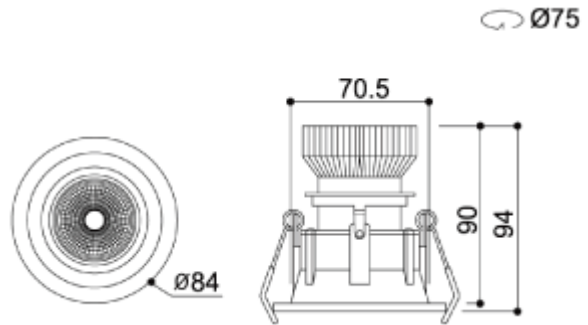

DOWN LIGHT

NLD1065-1.5

IMAGE

DETAIL

LAMP & DRIVER

LED HOUSING

AL-Die casting

MOUNTING RING

Aluminum

REFLECTOR

Aluminum / Beam Angle $\angle 24^\circ$

LED TYPE

LED COB (CITIZEN社)

POWER

10W

LUMINOUS FLUX