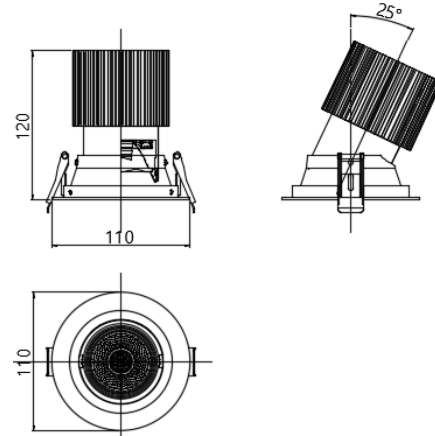

## LAMP & DRIVER

LED HOUSING	AL-Die casting
MOUNTING RING	Aluminum
REFLECTOR	PMMA Lens / Beam Angle $\angle 36^\circ$
LED TYPE	LED COB (CITIZEN社)
POWER	28W
LUMINOUS FLUX	2,800lm
COLOR RENDERRING INDEX	CRI 90
COLOR TEMPERATURE	3,000K
DRIVER	전용 LED 드라이버 사용 (OSRAM社)
COLOR	White