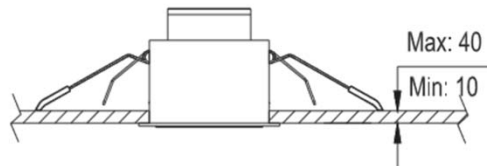

DOWN LIGHT

NLD1197-0.8

IMAGE

DETAIL

 L110*W50*H140mm
 Max:40mm

LAMP & DRIVER

LED HOUSING	AL-Die casting
MOUNTING RING	AL-Die casting
REFLECTOR	Aluminum / Beam Angle $\angle 30^\circ$
LED TYPE	LED (OSRAM社)
POWER	8W
LUMINOUS FLUX	700lm
COLOR RENDERRING INDEX	CRI 92
COLOR TEMPERATURE	3,000K
DRIVER	전용 LED 드라이버 사용 (OSRAM社)
COLOR	-