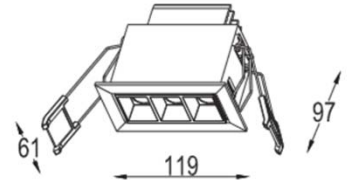

DOWN LIGHT

NLD1197-0.8

IMAGE

DETAIL

 L110*W50*H140mm
 Max:40mm

LAMP & DRIVER

LED HOUSING	AL-Die casting
MOUNTING RING	AL-Die casting
REFLECTOR	Aluminum / Beam Angle $\angle 30^\circ$
LED TYPE	LED (OSRAM社)
POWER	8W
LUMINOUS FLUX	700lm
COLOR RENDERRING INDEX	CRI 92
COLOR TEMPERATURE	3,000K
DRIVER	전용 LED 드라이버 사용 (OSRAM社)
COLOR	-