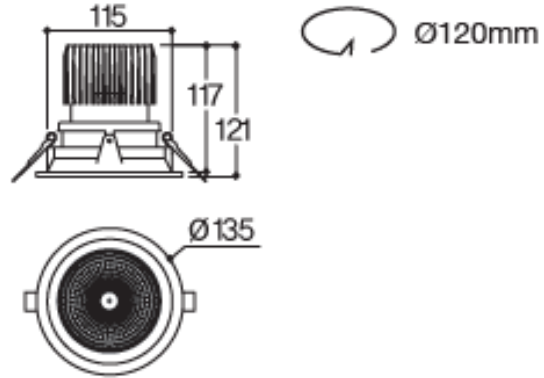

DOWN LIGHT

NLD1312-2.8

IMAGE

DETAIL

LAMP & DRIVER

| | |
|------------------------|---|
| LED HOUSING | AL-Die casting |
| MOUNTING RING | Aluminum |
| REFLECTOR | Aluminum / Beam Angle $\angle 24^\circ$ |
| LED TYPE | LED COB (CITIZEN社) |
| POWER | 28W |
| LUMINOUS FLUX | 2,800lm |
| COLOR RENDERRING INDEX | CRI 90 |
| COLOR TEMPERATURE | 4,000K |
| DRIVER | 전용 LED 드라이버 사용 (OSRAM社) |
| COLOR | White |