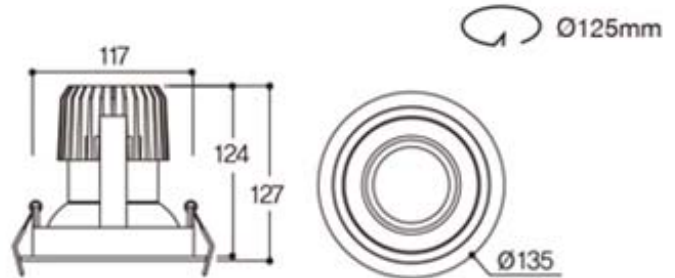

DOWN LIGHT

NLD1312-3.0

IMAGE

DETAIL

LAMP & DRIVER

LED HOUSING	AL-Die casting
MOUNTING RING	Aluminum
REFLECTOR	PC / Beam Angle $\angle 40^\circ$
LED TYPE	LED COB (CITIZEN社)
POWER	30W
LUMINOUS FLUX	3,000lm
COLOR RENDERRING INDEX	CRI 80
COLOR TEMPERATURE	3,000K
DRIVER	전용 LED 드라이버 사용 (OSRAM社)
COLOR	White