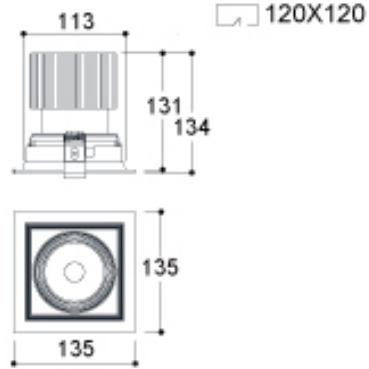

DOWN LIGHT

NLD1313-3.0

IMAGE

DETAIL

LAMP & DRIVER

LED HOUSING	AL-Die casting
MOUNTING RING	Aluminum
REFLECTOR	Aluminum / Beam Angle $\angle 38^\circ$
LED TYPE	LED COB (CITIZEN社)
POWER	30W
LUMINOUS FLUX	3,000lm
COLOR RENDERRING INDEX	CRI 90
COLOR TEMPERATURE	4,000K
DRIVER	전용 LED 드라이버 사용 (OSRAM社)
COLOR	White