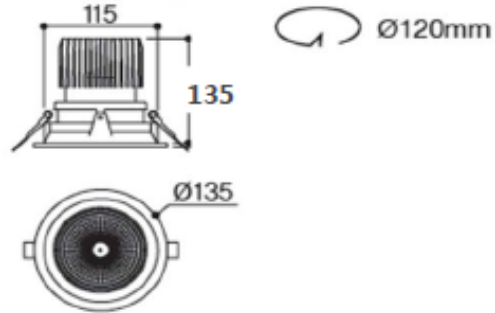

DOWN LIGHT

NLD1313-3.7

IMAGE

DETAIL

LAMP & DRIVER

LED HOUSING	AL-Die casting
MOUNTING RING	Aluminum
REFLECTOR	Aluminum / Beam Angle $\angle 24^\circ$
LED TYPE	LED COB (CITIZEN社)
POWER	37W
LUMINOUS FLUX	4,000lm
COLOR RENDERRING INDEX	CRI 90
COLOR TEMPERATURE	4,000K
DRIVER	전용 LED 드라이버 사용 (OSRAM社)
COLOR	White