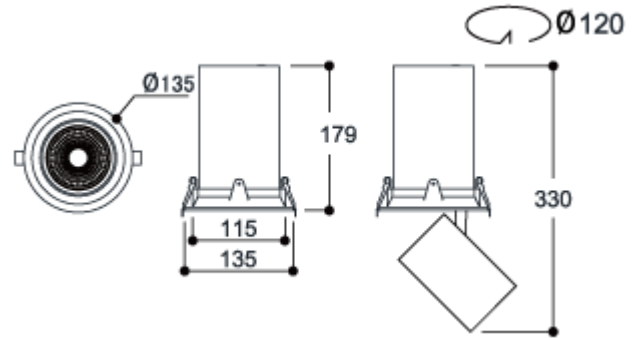

DOWN LIGHT

NLD1317-2.5S

IMAGE

DETAIL

LAMP & DRIVER

LED HOUSING	AL-Die casting
MOUNTING RING	Aluminum
REFLECTOR	Aluminum / Beam Angle $\angle 24^\circ$
LED TYPE	LED COB (CITIZEN社)
POWER	25W
LUMINOUS FLUX	2,200lm
COLOR RENDERRING INDEX	CRI 90
COLOR TEMPERATURE	4,000K
DRIVER	전용 LED 드라이버 사용 (OSRAM社)
COLOR	White