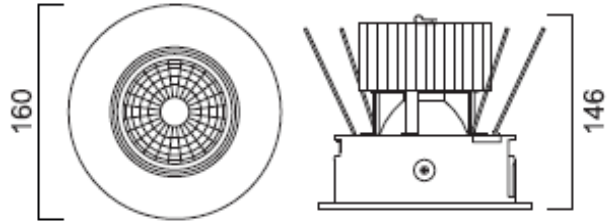

DOWN LIGHT

NLD1614-2.8

IMAGE

DETAIL

LAMP & DRIVER

LED HOUSING	AL-Die casting
MOUNTING RING	Aluminum
REFLECTOR	Aluminum / Beam Angle $\angle 24^\circ \angle 38^\circ$
LED TYPE	LED COB (CITIZEN社)
POWER	28W
LUMINOUS FLUX	2,400lm
COLOR RENDERRING INDEX	CRI 90
COLOR TEMPERATURE	4,000K
DRIVER	전용 LED 드라이버 사용 (OSRAM社)
COLOR	White