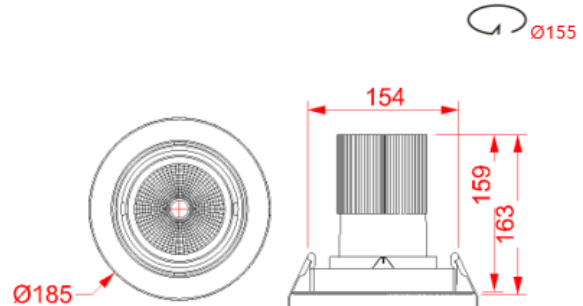

DOWN LIGHT

NLD1816-4.2

IMAGE

DETAIL

LAMP & DRIVER

LED HOUSING	AL-Die casting
MOUNTING RING	Aluminum
REFLECTOR	Aluminum / Beam Angle $\angle 60^\circ$
LED TYPE	LED COB (CITIZEN社)
POWER	42W
LUMINOUS FLUX	4,000lm
COLOR RENDERRING INDEX	CRI 90
COLOR TEMPERATURE	3,000K
DRIVER	전용 LED 드라이버 사용 (OSRAM社)
COLOR	White