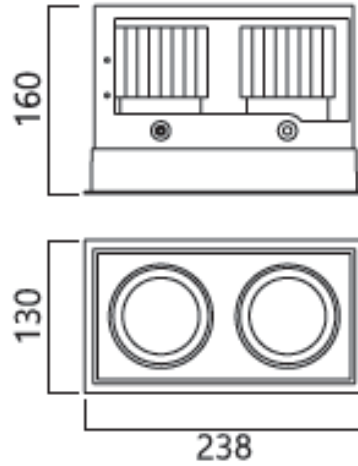

DOWN LIGHT

NLD21316-2.8

IMAGE

DETAIL

LAMP & DRIVER

LED HOUSING	AL-Die casting
MOUNTING RING	Aluminum
REFLECTOR	PC / Beam Angle $\angle 25^\circ$
LED TYPE	LED COB (CITIZEN社)
POWER	28W*2
LUMINOUS FLUX	3,000lm*2
COLOR RENDERRING INDEX	CRI 90
COLOR TEMPERATURE	3,000K
DRIVER	전용 LED 드라이버 사용 (OSRAM社)
COLOR	White