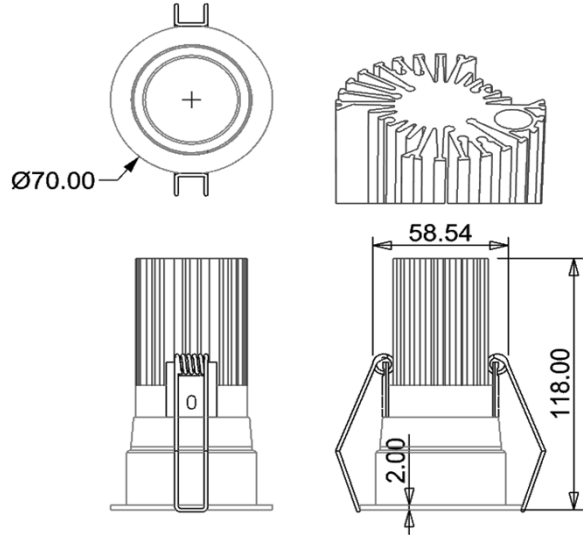

DOWN LIGHT

NLD7011-1.5

IMAGE

DETAIL

LAMP & DRIVER

LED HOUSING	Aluminum
MOUNTING RING	Aluminum
REFLECTOR	PMMA Lens / Beam Angle $\angle 36^\circ$
LED TYPE	LED COB (CITIZEN社)
POWER	15W
LUMINOUS FLUX	1,500lm
COLOR RENDERRING INDEX	CRI 90
COLOR TEMPERATURE	3,000K
DRIVER	전용 LED 드라이버 사용 (OSRAM社)
COLOR	White