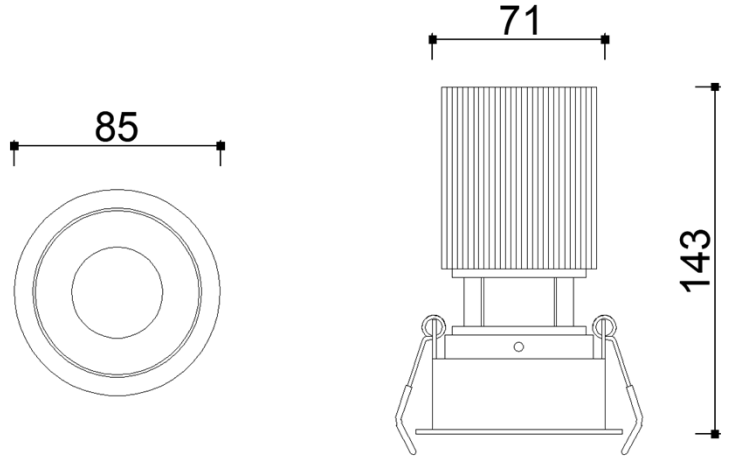

# DOWN LIGHT

NLD8514-1.5

IMAGE

DETAIL

LAMP & DRIVER

LED HOUSING	AL-Die casting
MOUNTING RING	AL-Die casting
REFLECTOR	Aluminum / Beam Angle $\angle 24^\circ \angle 36^\circ$
LED TYPE	LED COB (CITIZEN社)
POWER	15W
LUMINOUS FLUX	1,500lm
COLOR RENDERRING INDEX	CRI 90
COLOR TEMPERATURE	3,000K
DRIVER	전용 LED 드라이버 사용 (OSRAM社)
COLOR	-