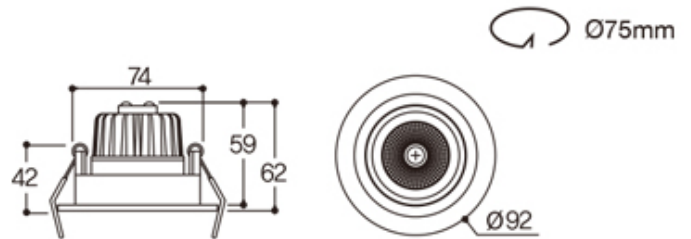

# DOWN LIGHT

NLD9262-3.0

IMAGE

DETAIL

LAMP & DRIVER

|                        |   |
|------------------------|---|
| LED HOUSING            | AL-Die casting                          |
| MOUNTING RING          | Aluminum                                |
| REFLECTOR              | Aluminum / Beam Angle $\angle 24^\circ$ |
| LED TYPE               | LED COB (CITIZEN社)                      |
| POWER                  | 6W                                      |
| LUMINOUS FLUX          | 660lm                                   |
| COLOR RENDERRING INDEX | CRI 90                                  |
| COLOR TEMPERATURE      | 3,000K                                  |
| DRIVER                 | 전용 LED 드라이버 사용 (OSRAM社)                 |
| COLOR                  | White                                   |