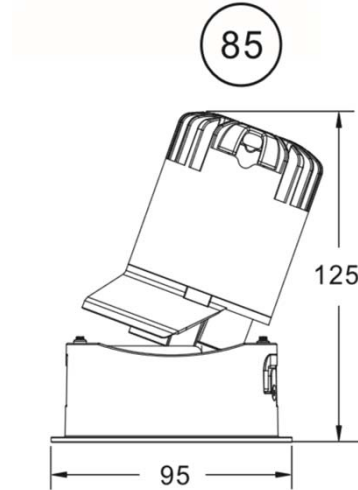

DOWN LIGHT

NLD9512-1.5

IMAGE

DETAIL

LAMP & DRIVER

LED HOUSING	AL-Die casting
MOUNTING RING	AL-Die casting
REFLECTOR	Aluminum / Beam Angle $\angle 24^\circ \angle 36^\circ$
LED TYPE	LED COB (CITIZEN社)
POWER	15W
LUMINOUS FLUX	1,500lm
COLOR RENDERRING INDEX	CRI 90
COLOR TEMPERATURE	3,000K
DRIVER	전용 LED 드라이버 사용 (OSRAM社)
COLOR	-