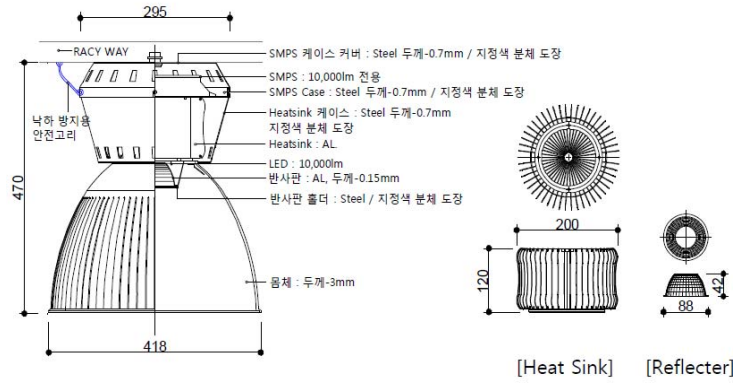

PENDANT LIGHT

NLP-16-100

IMAGE

DETAIL

LAMP & DRIVER

LED HOUSING	16" 아크릴 3mm
REFLECTOR	AL T-0.15mm 엠보심 경면 반사판 / Beam Angle $\angle 120^\circ$
LED TYPE	LED COB (파나소닉社)
POWER	104W
LUMINOUS FLUX	10,000lm
COLOR RENDERRING INDEX	CRI 82
COLOR TEMPERATURE	4,000K
DRIVER	전용 LED 드라이버 사용 (Vossloh-Schwabe社)
COLOR	Gray