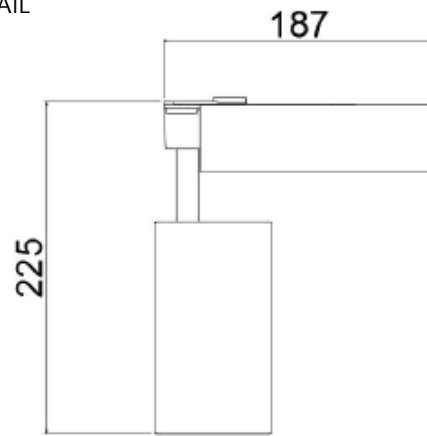

TRACK LIGHT

NLT2218-3.0

IMAGE

DETAIL

LAMP & DRIVER

LED HOUSING	AL-Die casting / Steel
MOUNTING RING	Aluminum
REFLECTOR	PMMA Lens / Beam Angle $\angle 15^\circ$ $\angle 19^\circ$ $\angle 31^\circ$
LED TYPE	LED COB (CITIZEN社)
POWER	30W
LUMINOUS FLUX	3,000lm
COLOR RENDERRING INDEX	CRI 90
COLOR TEMPERATURE	3,500K
DRIVER	전용 LED 드라이버 사용 (OSRAM社)
COLOR	Black