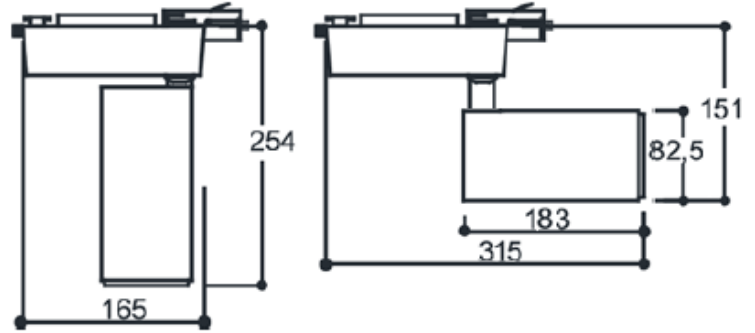

TRACK LIGHT

NLT2218-4.2

IMAGE

DETAIL

LAMP & DRIVER

LED HOUSING	AL-Die casting / Steel
MOUNTING RING	Aluminum
REFLECTOR	Aluminum / Beam Angle $\angle 15^\circ$ $\angle 24^\circ$ $\angle 36^\circ$
LED TYPE	LED COB (CITIZEN社)
POWER	42W
LUMINOUS FLUX	4,500lm
COLOR RENDERRING INDEX	CRI 90
COLOR TEMPERATURE	3,500K Vivid Natural
DRIVER	전용 LED 드라이버 사용 (OSRAM社)
COLOR	Black