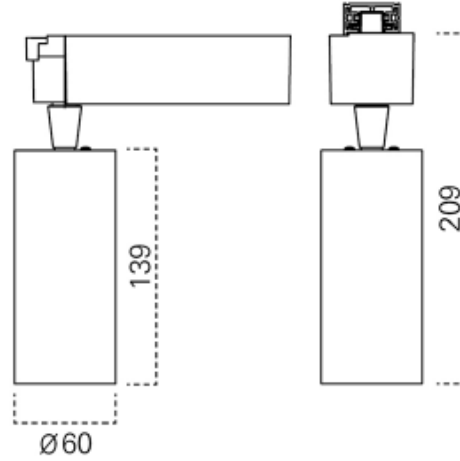

# TRACK SPOT

NLT6014-2.8

IMAGE

DETAIL

LAMP & DRIVER

LED HOUSING	AL-Die casting
MOUNTING RING	Aluminum
REFLECTOR	PMMA Lens / Beam Angle $\angle 24^\circ$
LED TYPE	LED COB (CITIZEN社)
POWER	28W
LUMINOUS FLUX	3,000lm
COLOR RENDERRING INDEX	CRI 90
COLOR TEMPERATURE	3,000K
DRIVER	전용 LED 드라이버 사용 (OSRAM社)
COLOR	Black