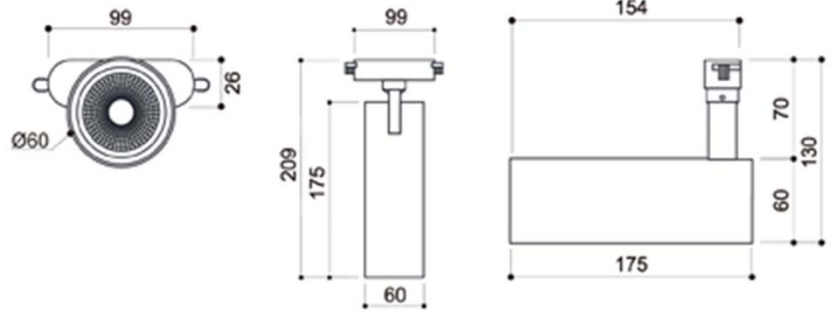

TRACK SPOT

NLT6017-0.9

IMAGE

DETAIL

LAMP & DRIVER

LED HOUSING	AL-Die casting
MOUNTING RING	Aluminum
REFLECTOR	PMMA Lens / Beam Angle $\angle 24^\circ$
LED TYPE	LED COB (SAMSUNG社)
POWER	9W
LUMINOUS FLUX	800lm
COLOR RENDERRING INDEX	CRI 90
COLOR TEMPERATURE	3,000K
DRIVER	AC Type
COLOR	White / Black