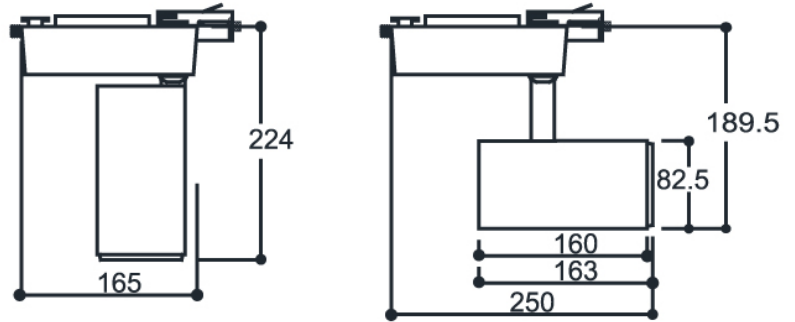

TRACK SPOT

NLT6017-2.5

IMAGE

DETAIL

LAMP & DRIVER

LED HOUSING	AL-Die casting
MOUNTING RING	Aluminum
REFLECTOR	Lens / Beam Angle $\angle 24^\circ$
LED TYPE	LED COB (CITIZEN社)
POWER	28W
LUMINOUS FLUX	3,000lm
COLOR RENDERRING INDEX	CRI 90
COLOR TEMPERATURE	3,000K
DRIVER	전용 LED 드라이버 사용 (OSRAM社)
COLOR	Black