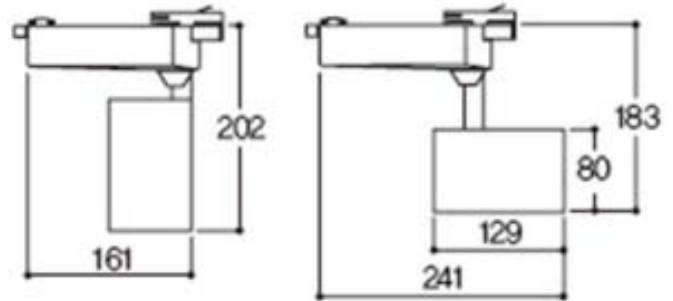

# TRACK SPOT

NLT8013-2.0

IMAGE

DETAIL

LAMP & DRIVER

LED HOUSING	AL-Die casting
MOUNTING RING	Aluminum
REFLECTOR	Aluminum / Beam Angle $\angle 24^\circ$
LED TYPE	LED COB (CITIZEN社)
POWER	20W
LUMINOUS FLUX	2,000lm
COLOR RENDERRING INDEX	CRI 90
COLOR TEMPERATURE	3,000K
DRIVER	전용 LED 드라이버 사용 (OSRAM社)
COLOR	Black