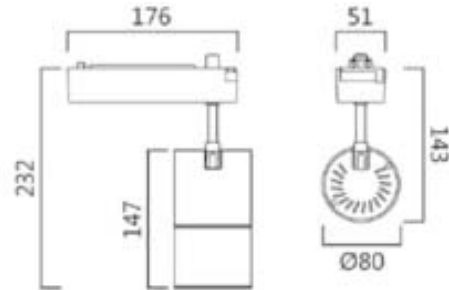

# TRACK SPOT

NLT8014-4.2

IMAGE

DETAIL

LAMP & DRIVER

LED HOUSING	AL-Die casting
MOUNTING RING	Aluminum
REFLECTOR	AL. Anodized / Beam Angle $\angle 24^\circ \angle 38^\circ$
LED TYPE	LED COB (CITIZEN社)
POWER	42W
LUMINOUS FLUX	5,000lm
COLOR RENDERRING INDEX	CRI 90
COLOR TEMPERATURE	3,000K
DRIVER	전용 LED 드라이버 사용 (OSRAM社)
COLOR	Black