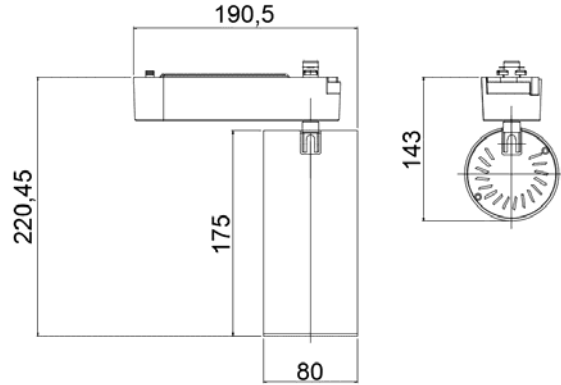

TRACK SPOT

NLT8017-3.7

IMAGE

DETAIL

LAMP & DRIVER

LED HOUSING	AL-Die casting
MOUNTING RING	Aluminum
REFLECTOR	PMMA Lens / Beam Angle $\angle 24^\circ \angle 38^\circ$
LED TYPE	LED COB (CITIZEN社)
POWER	37W
LUMINOUS FLUX	4,000lm
COLOR RENDERRING INDEX	CRI 90
COLOR TEMPERATURE	3,000K / 4,000K
DRIVER	전용 LED 드라이버 사용 (OSRAM社)
COLOR	Black