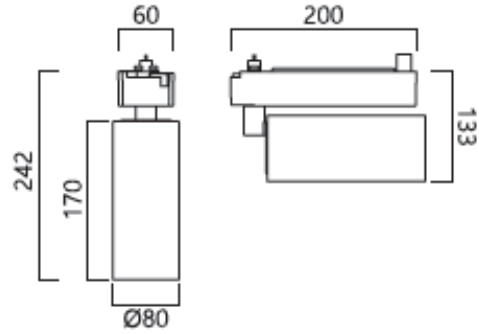

# TRACK SPOT

NLT8017-4.2

IMAGE

DETAIL

LAMP & DRIVER

LED HOUSING	AL-Die casting
MOUNTING RING	Aluminum
REFLECTOR	AL. Anodized / Beam Angle $\angle 24^\circ \angle 38^\circ$
LED TYPE	LED COB (CITIZEN社)
POWER	42W
LUMINOUS FLUX	5,000lm
COLOR RENDERRING INDEX	CRI 90
COLOR TEMPERATURE	3,000K
DRIVER	전용 LED 드라이버 사용 (OSRAM社)
COLOR	Black