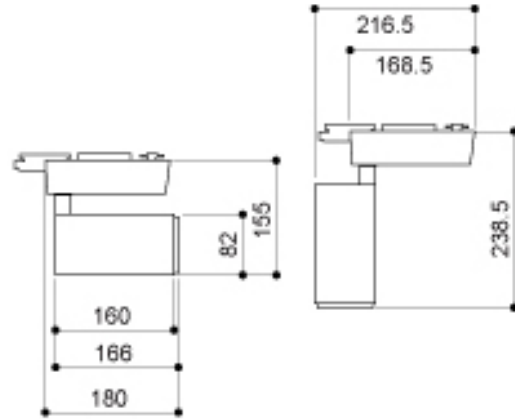

DETAIL

LAMP & DRIVER

LED HOUSING	AL-Die casting
MOUNTING RING	Aluminum
REFLECTOR	Aluminum / Beam Angle $\angle 24^\circ \angle 36^\circ$
LED TYPE	LED COB (CITIZEN社)
POWER	30W
LUMINOUS FLUX	2,800lm
COLOR RENDERRING INDEX	CRI 90
COLOR TEMPERATURE	3,000K
DRIVER	전용 LED 드라이버 사용 (OSRAM社)
COLOR	Black / White