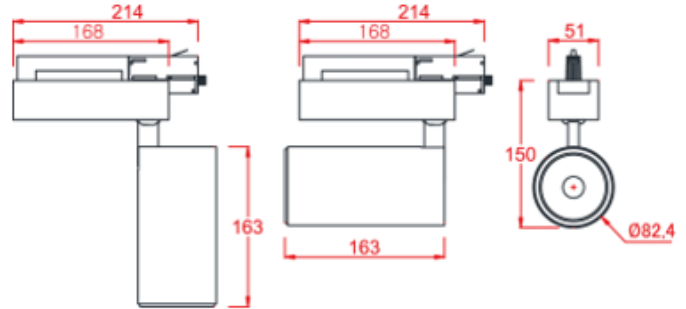

# TRACK SPOT

NLT8316-2.8

## LAMP & DRIVER

LED HOUSING	AL-Die casting
MOUNTING RING	Aluminum
REFLECTOR	Aluminum / Beam Angle $\angle 15^\circ \angle 24^\circ$
LED TYPE	LED COB (CITIZEN社)
POWER	28W
LUMINOUS FLUX	3,000lm
COLOR RENDERRING INDEX	CRI 90
COLOR TEMPERATURE	3,000K
DRIVER	전용 LED 드라이버 사용 (OSRAM社)
COLOR	White / Black