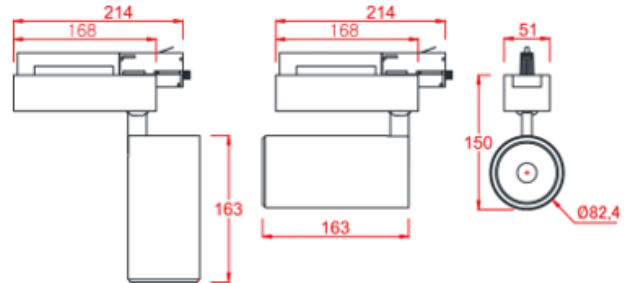

## LAMP & DRIVER

LED HOUSING	AL-Die casting
MOUNTING RING	Aluminum
REFLECTOR	Aluminum / Beam Angle $\angle 40^\circ$
LED TYPE	LED COB (CITIZEN社)
POWER	30W
LUMINOUS FLUX	2,800lm
COLOR RENDERRING INDEX	CRI 90
COLOR TEMPERATURE	3,000K
DRIVER	전용 LED 드라이버 사용 (OSRAM社)
COLOR	White / Black