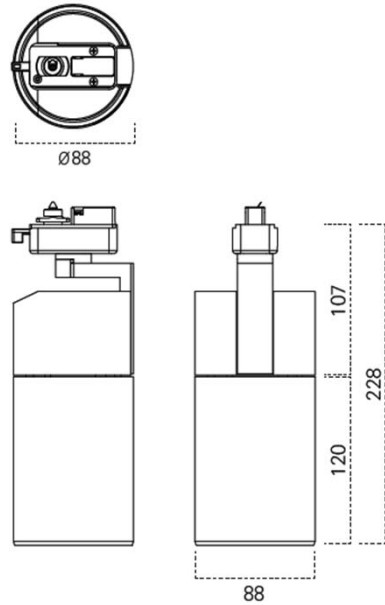

TRACK SPOT

NLT8822-3.0

IMAGE

DETAIL

LAMP & DRIVER

LED HOUSING	AL-Die casting
MOUNTING RING	Aluminum
REFLECTOR	PMMA Lens / Honeycomb louver / Diffuser sheet / Beam Angle $\angle 21^\circ$
LED TYPE	LED COB (CITIZEN社)
POWER	30W
LUMINOUS FLUX	3,000lm
COLOR RENDERRING INDEX	CRI 90
COLOR TEMPERATURE	3,000K
DRIVER	전용 LED 드라이버 사용 (OSRAM社)
COLOR	White / Black