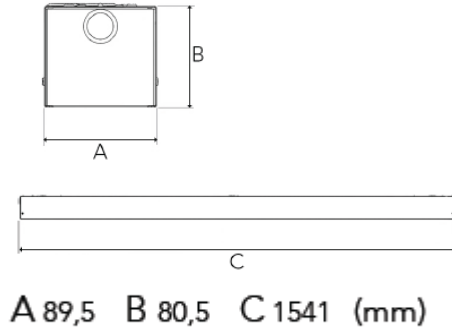

PENDANT LINEAR LIGHT

NNL1580-7.2

IMAGE

DETAIL

LAMP & DRIVER

LED HOUSING	Steel / Aluminum
REFLECTOR	Aluminum 반사판(반사율92% 이상) / Beam Angle $\angle 110^\circ$
LED TYPE	LED PCB
POWER	72W
LUMINOUS FLUX	7,150lm
COLOR RENDERRING INDEX	CRI 80
COLOR TEMPERATURE	3,000K
DRIVER	전용 LED 드라이버 사용 (DIM Type)
COLOR	White