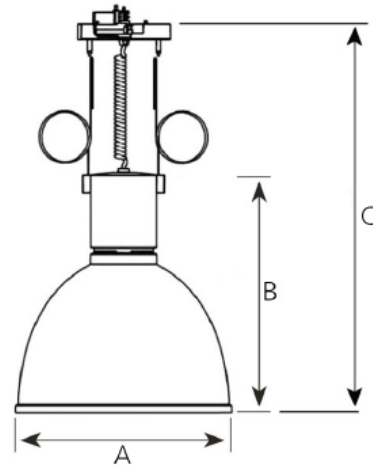

PENDANT LIGHT

NNP4260-5.6

IMAGE

DETAIL

A 424 B 480 C 600 (mm)

ACCESSORY

LED HOUSING	AL-Die casting
MOUNTING RING	Aluminum
REFLECTOR	PMMA Lens / Beam Angle $\angle 31^\circ$
LED TYPE	LED
POWER	56W
LUMINOUS FLUX	3,800lm
COLOR RENDERRING INDEX	CRI 90
COLOR TEMPERATURE	3,000K
DRIVER	전용 LED 드라이버 사용 (DIM Type)
COLOR	Black