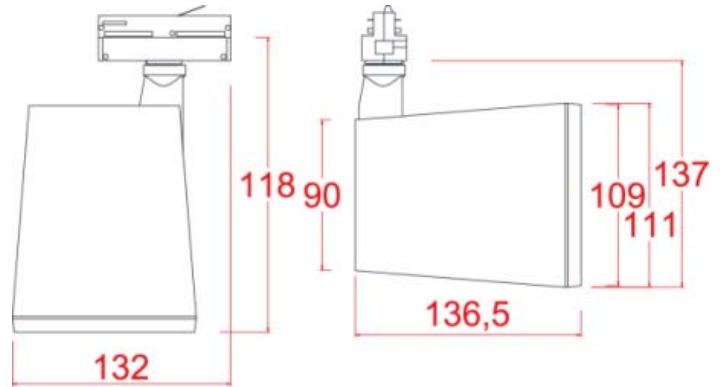

TRACK LIGHT

NNT1011-2.8

IMAGE

DETAIL

LAMP & DRIVER

LED HOUSING	AL-Die casting
MOUNTING RING	Aluminum
REFLECTOR	PMMA Lens / Beam Angle $\angle 25^\circ$
LED TYPE	LED COB (CITIZEN社)
POWER	28W
LUMINOUS FLUX	2,800lm
COLOR RENDERRING INDEX	CRI 90
COLOR TEMPERATURE	3,000K
DRIVER	전용 LED 드라이버 사용 (OSRAM社)
COLOR	Black