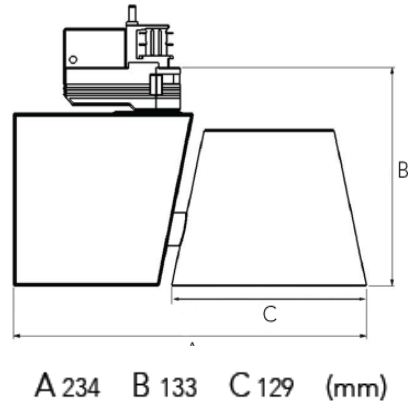

DOWN LIGHT

NNT1213-2.4

IMAGE

DETAIL

LAMP

LED HOUSING	AL-Die casting
MOUNTING RING	Aluminum
REFLECTOR	AL. Anodized / Beam Angle $\angle 27^\circ$
LED TYPE	LED COB (CITIZEN社)
POWER	24W
LUMINOUS FLUX	2,800lm
COLOR RENDERRING INDEX	CRI 90
COLOR TEMPERATURE	3,000K
DRIVER	전용 LED 드라이버 사용
COLOR	White